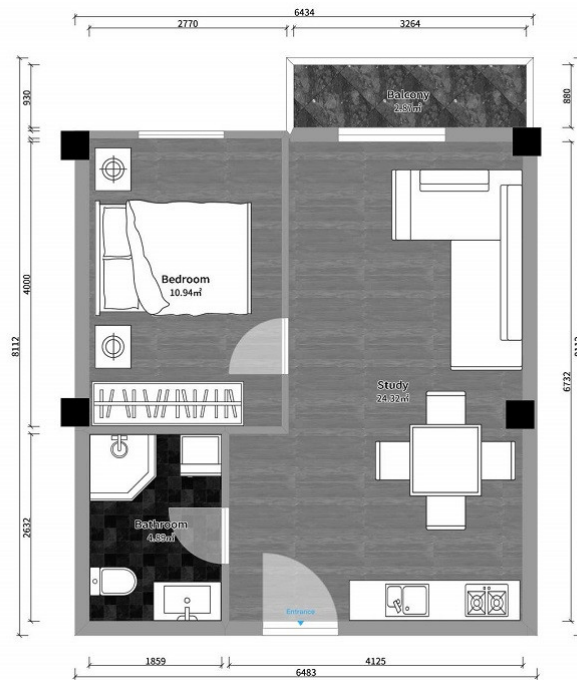

## Apartment # 51

**Total area: 43.33 m<sup>2</sup>**  
**Balcony: 3.62 m<sup>2</sup>**

**Internal area: 39.71 m<sup>2</sup>**