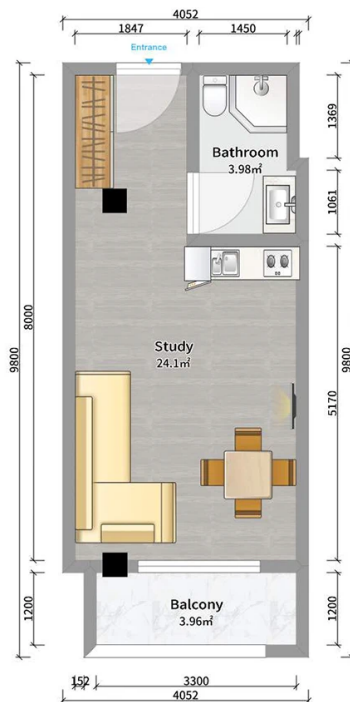

## Apartment # 84

V

**Total area: 32.2 m<sup>2</sup>**  
**Balcony: 3.8 m<sup>2</sup>**

**Internal area: 28.4 m<sup>2</sup>**