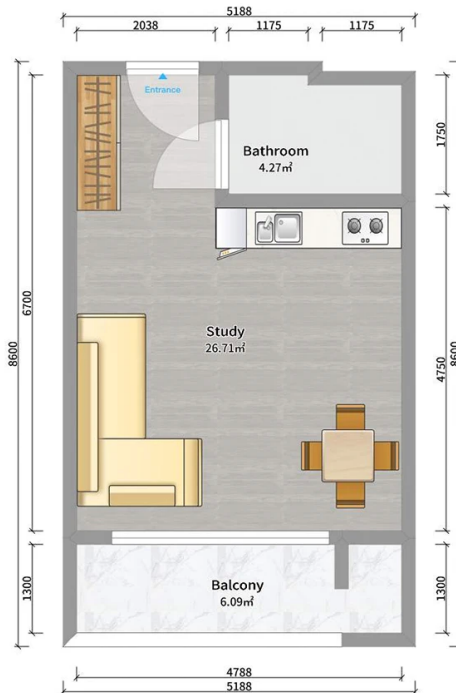

## Apartment # 86

**Total area: 36.9 m<sup>2</sup>**  
**Balcony: 6.1 m<sup>2</sup>**

**Internal area: 30.8 m<sup>2</sup>**