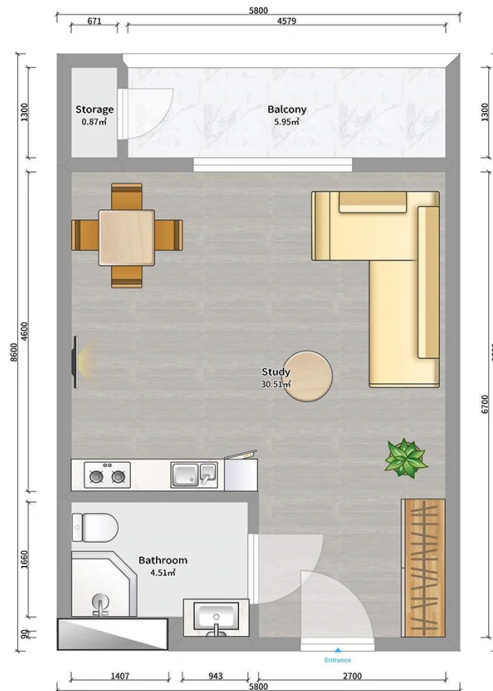

Apartment # 91

Total area: 41.7 m²
Balcony: 6.8 m²

Internal area: 34.9 m²