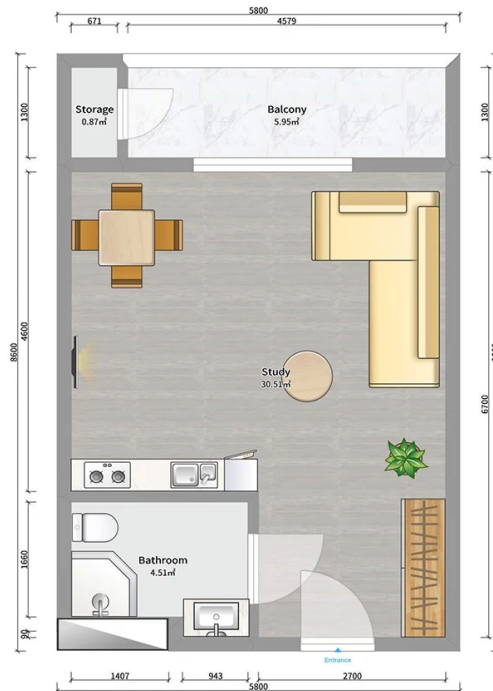

## Apartment # 132

**Total area: 41.7 m<sup>2</sup>**  
**Balcony: 6.8 m<sup>2</sup>**

**Internal area: 34.9 m<sup>2</sup>**