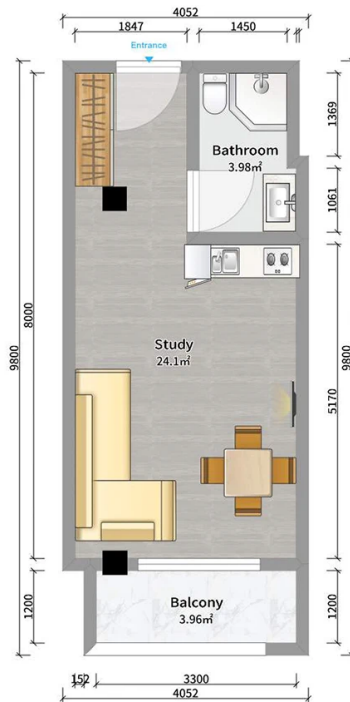

Apartment # 150

V

Total area: 32.2 m²
Balcony: 3.8 m²

Internal area: 28.4 m²