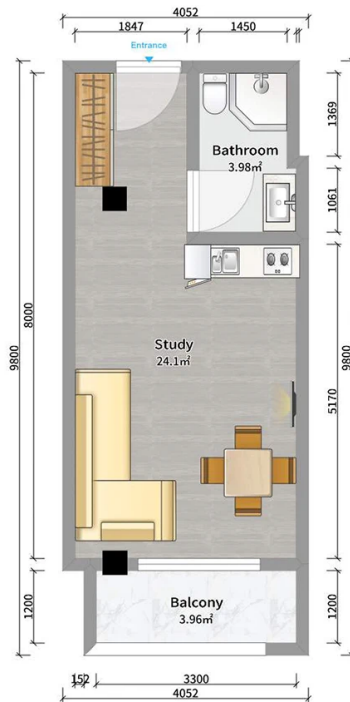

Apartment # 152

V

Total area: 32.2 m²
Balcony: 3.8 m²

Internal area: 28.4 m²