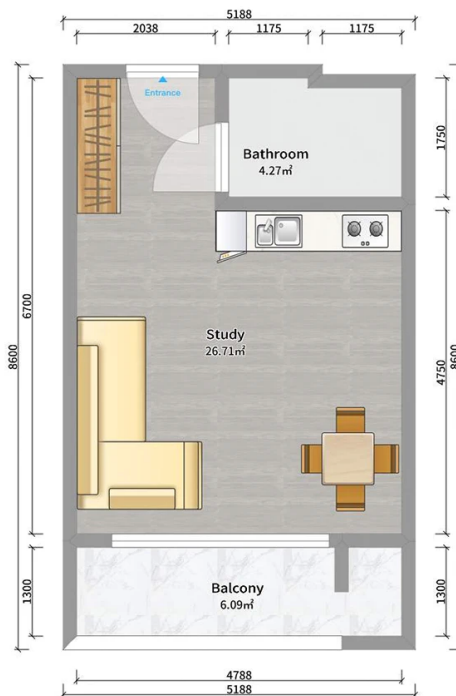

## Apartment # 154

**Total area: 36.9 m<sup>2</sup>**  
**Balcony: 6.1 m<sup>2</sup>**

**Internal area: 30.8 m<sup>2</sup>**