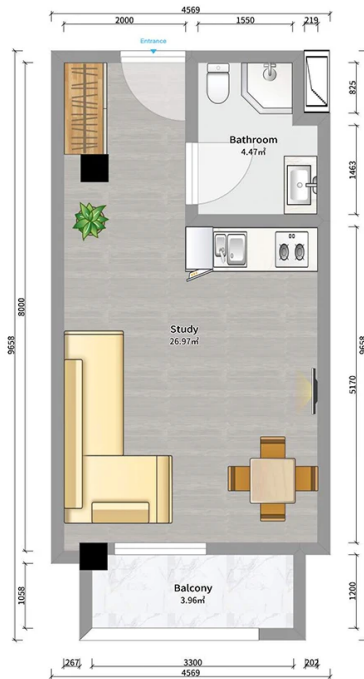

Green Valley | Bakuriani

Apartment # 155

Total area: 34.7 m²
Balcony: 3.8 m²

Internal area: 30.9 m²