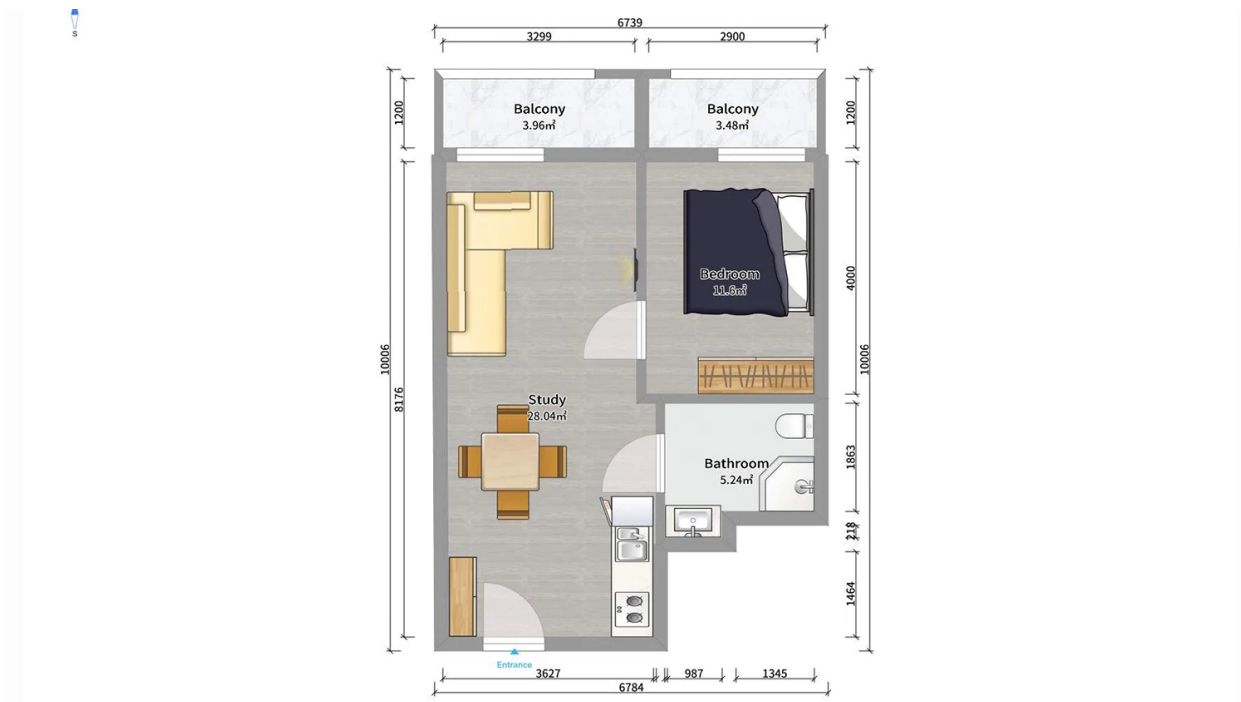

Green Valley | Bakuriani

Apartment # 160

Total area: 51.4 m²
Balcony: 7.6 m²

Internal area: 43.8 m²