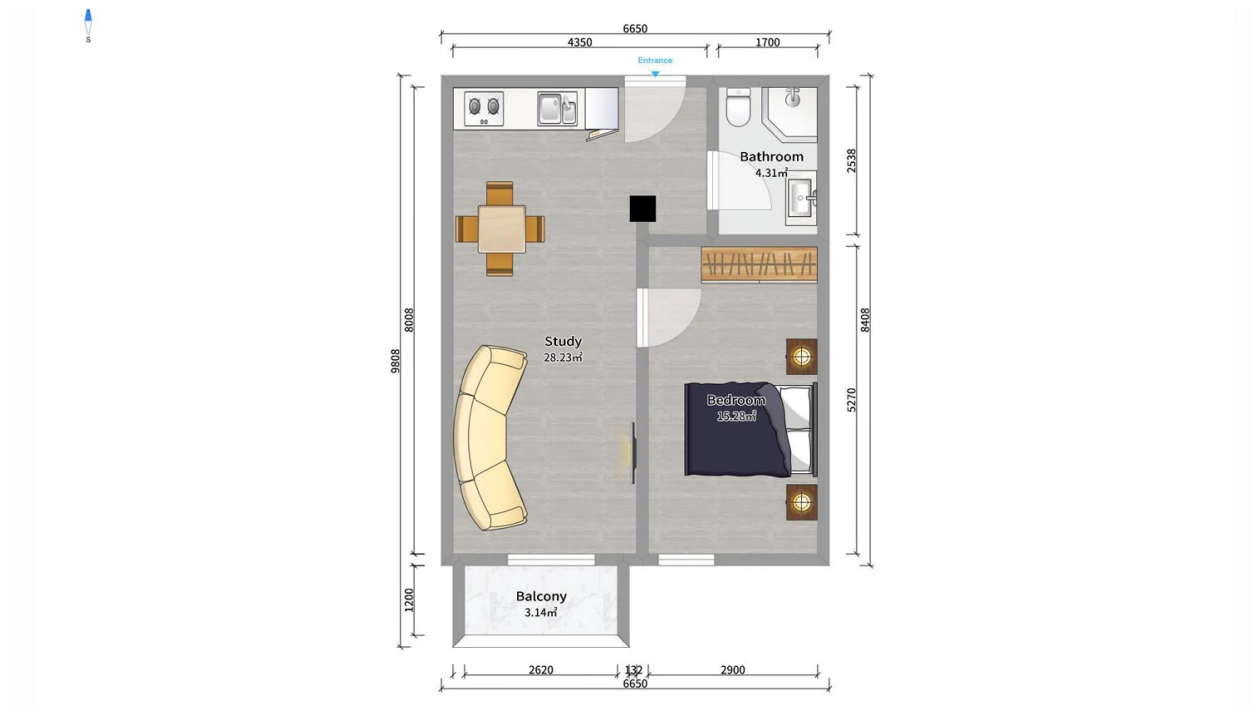

## Apartment # 167

**Total area: 50.3 m<sup>2</sup>**  
**Balcony: 3.4 m<sup>2</sup>**

**Internal area: 46.9 m<sup>2</sup>**