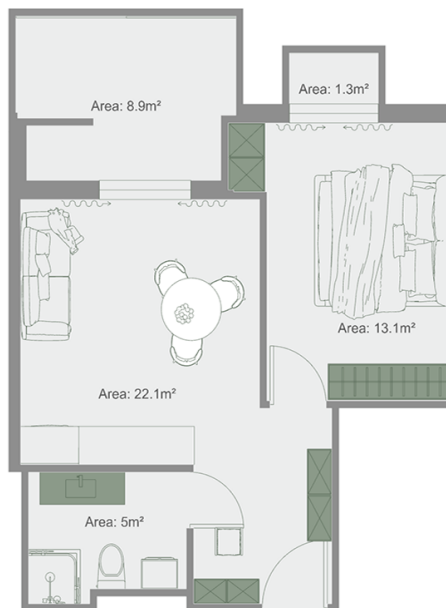

## Apartment # 8

**Total area: 51 m<sup>2</sup>**  
**Balcony: 8.9, 1.3 m<sup>2</sup>**

**Internal area: 40.8 m<sup>2</sup>**