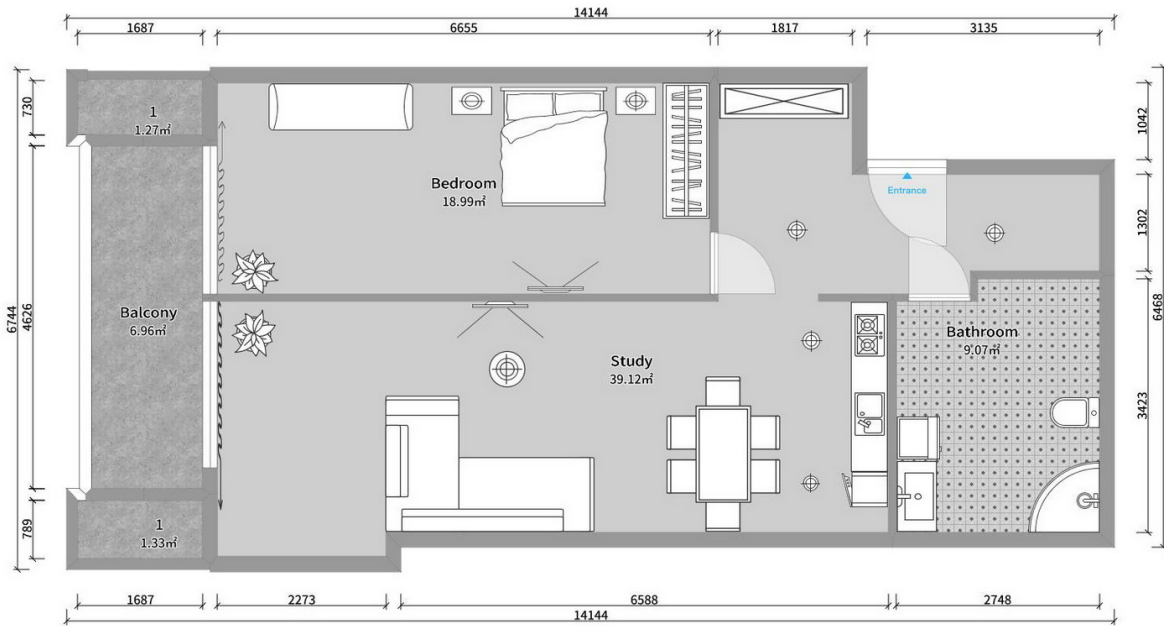

House on Politkovskaya | Tbilisi

Apartment # 100

Total area: 78.2 m²

Internal area: 66.2 m²

Balcony: 12 m²