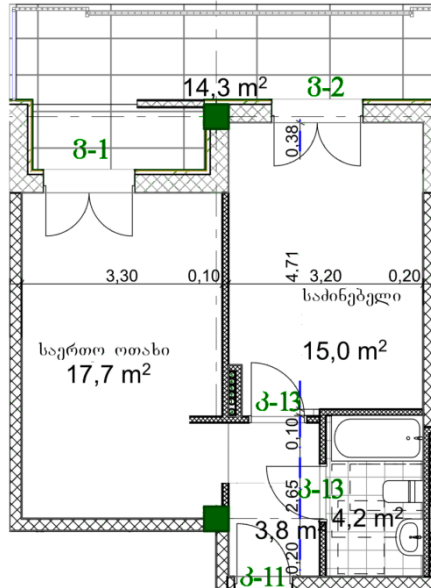

Apartment # 19

Total area: 56.1 m²
Balcony: 14.3 m²

Internal area: 41.8 m²