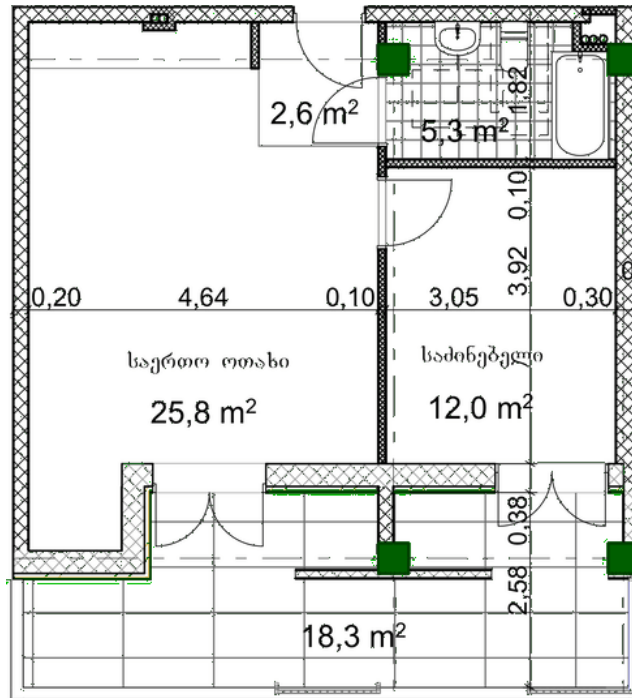

Apartment # 1

Total area: 63 m²

Balcony: 16.4 m²

Internal area: 46.6 m²