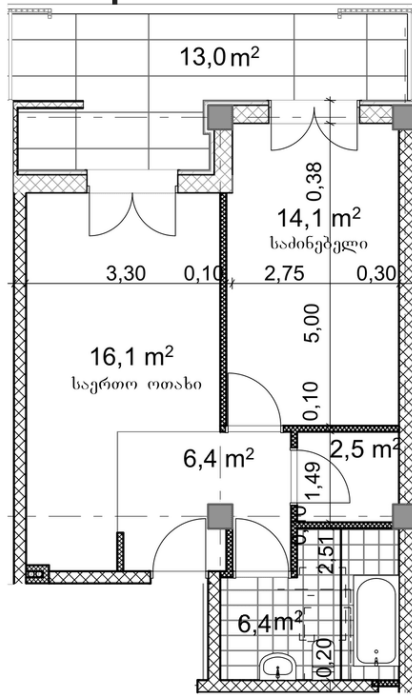

Arqturi Lisi | Tbilisi

Apartment

Total area: 59.8 m²
Balcony: 13 m²

Internal area: 46.8 m²