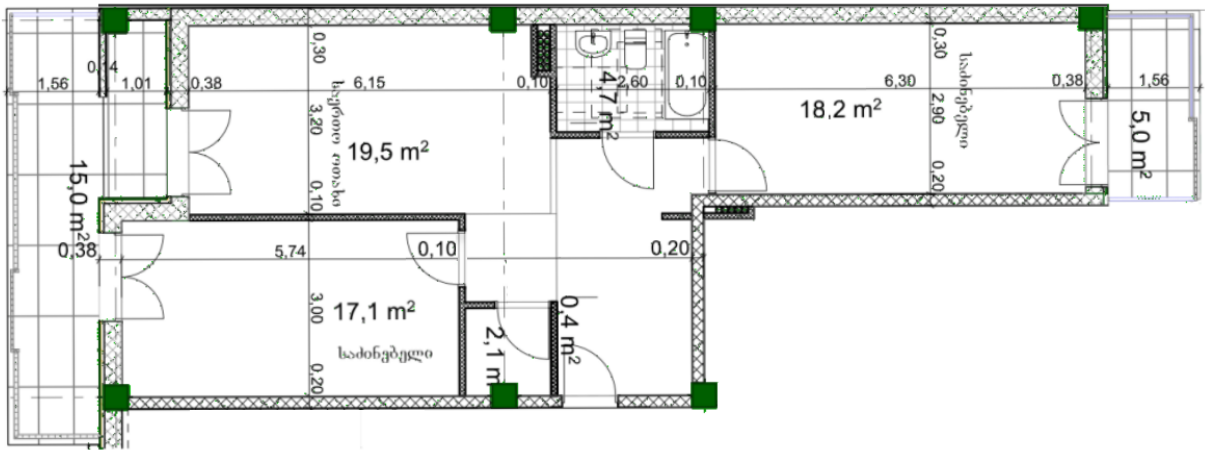

## Apartment # 9

**Total area: 96.2 m<sup>2</sup>**  
**Balcony: 5,15 m<sup>2</sup>**

**Internal area: 76.2 m<sup>2</sup>**