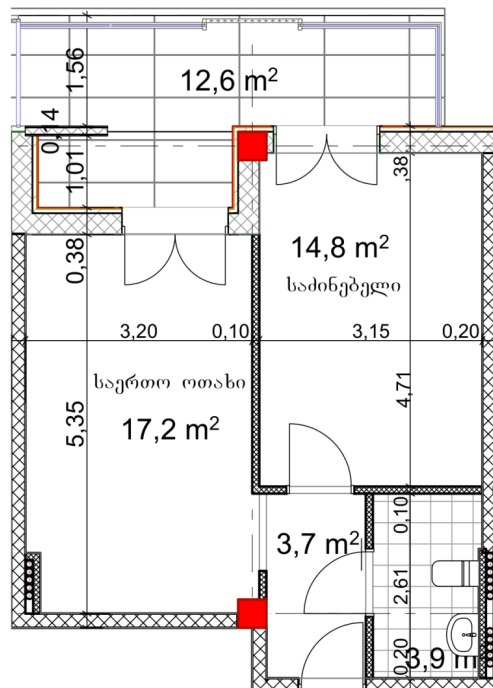

Apartment # 13

Total area: 53.2 m²
Balcony: 12.6 m²

Internal area: 40.6 m²