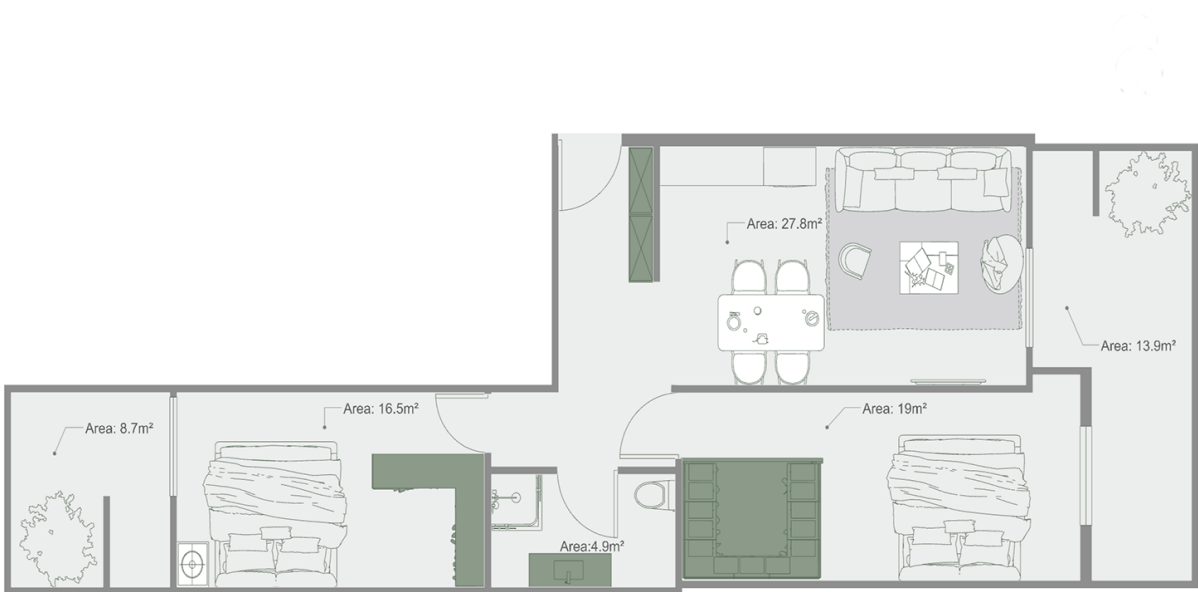

Apartment # 16

Total area: 92.4 m²
Balcony: 13.9, 8.7 m²

Internal area: 69.8 m²