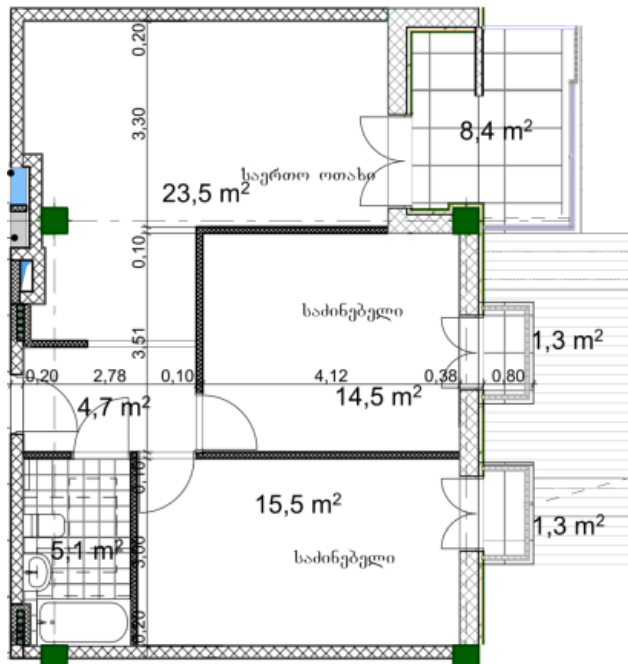

Apartment # 1

Total area: 76.1 m²

Internal area: 65.1 m²

Balcony: 8.4, 1.3, 1.3 m²