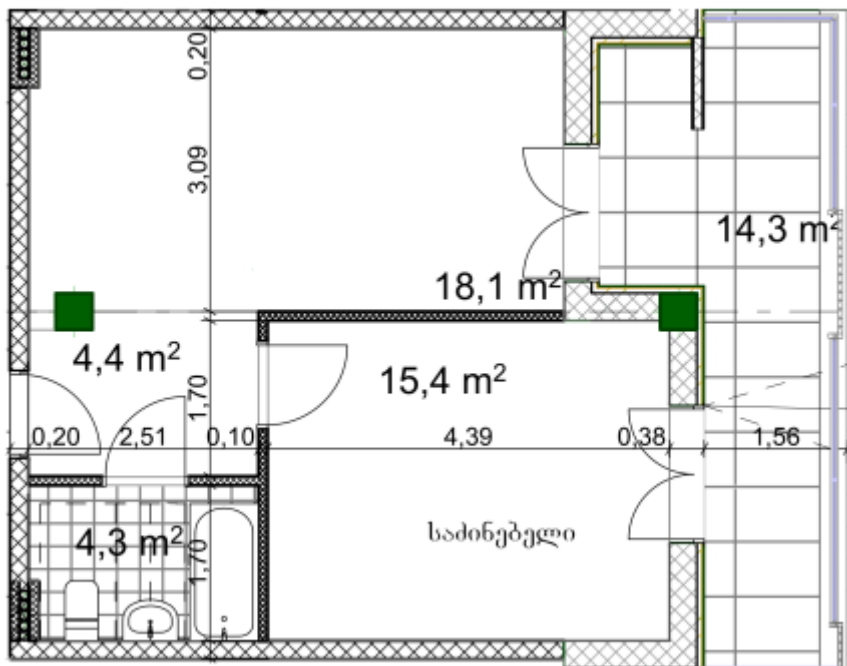

Apartment # 26

Total area: 57.2 m²

Internal area: 42.9 m²

Balcony: 14.3 m²