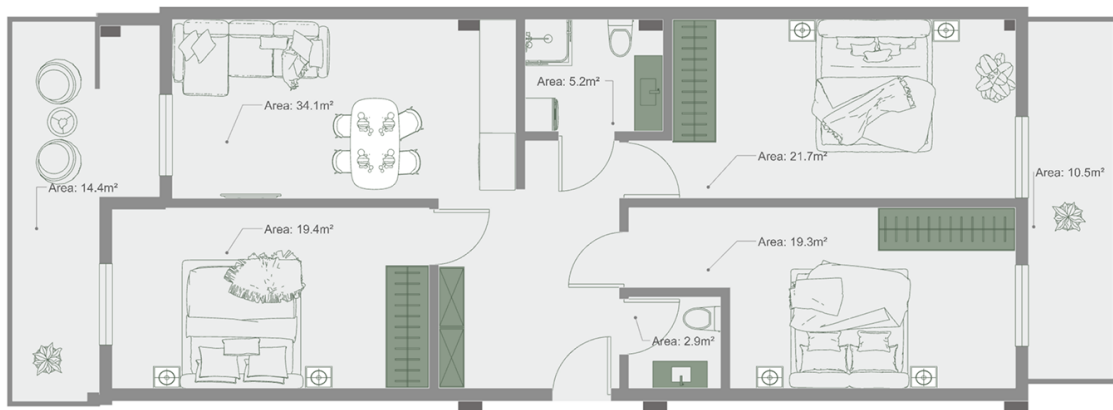

Apartment # 28

Total area: 130.4 m²
Balcony: 14.4,10.5 m²

Internal area: 105.5 m²