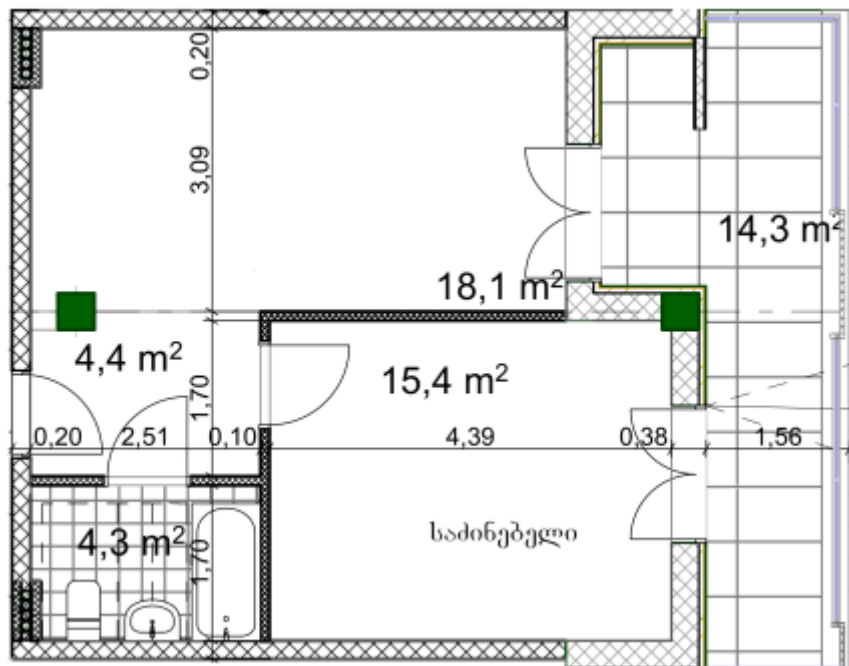

Apartment # 38

Total area: 57.2 m²

Internal area: 42.9 m²

Balcony: 14.3 m²