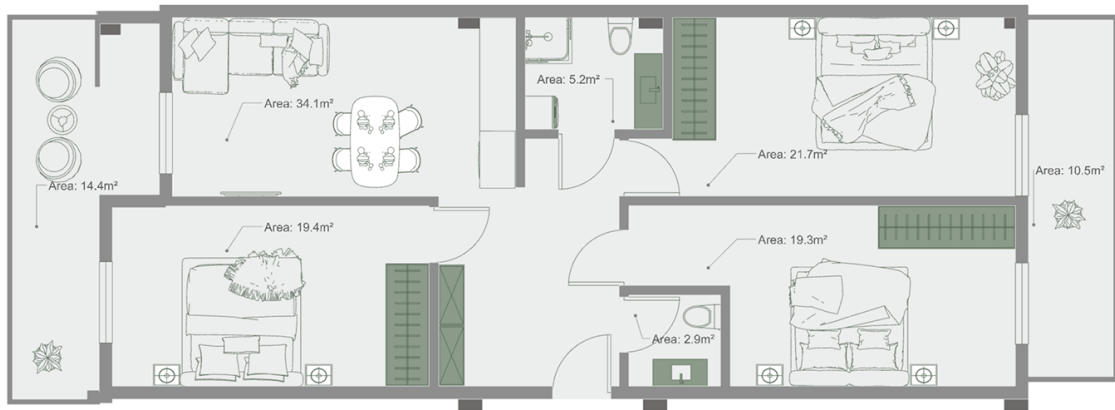

Apartment # 40

Total area: 130.4 m²
Balcony: 14.4, 10.5 m²

Internal area: 105.5 m²