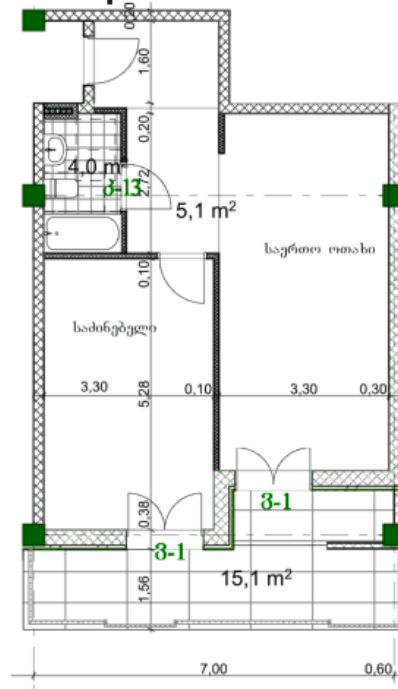

Arqhuri Lisi | Tbilisi

Apartment

Total area: 69.7 m²
Balcony: 15.1 m²

Internal area: 54.6 m²