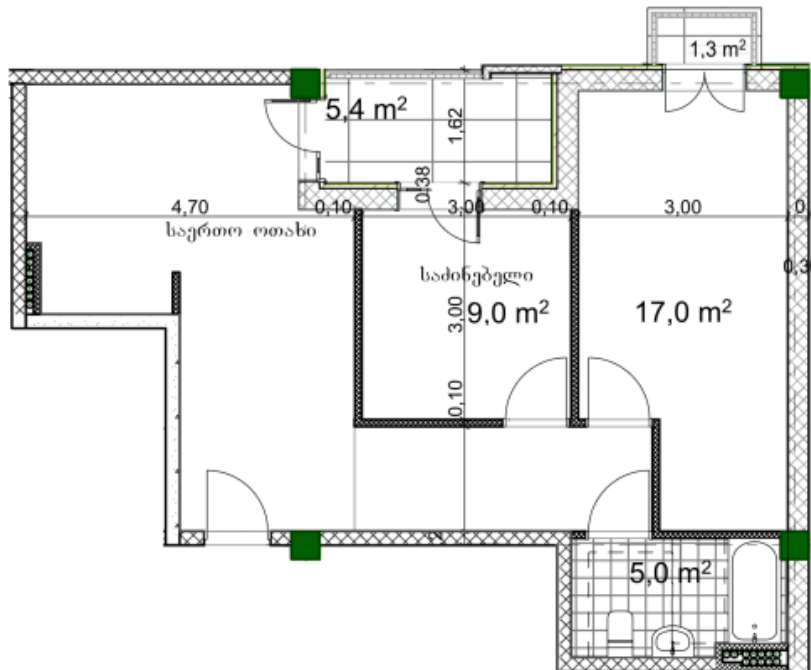

Apartment # 48

Total area: 67.2 m²
Balcony: 5.4, 1.3 m²

Internal area: 60.5 m²