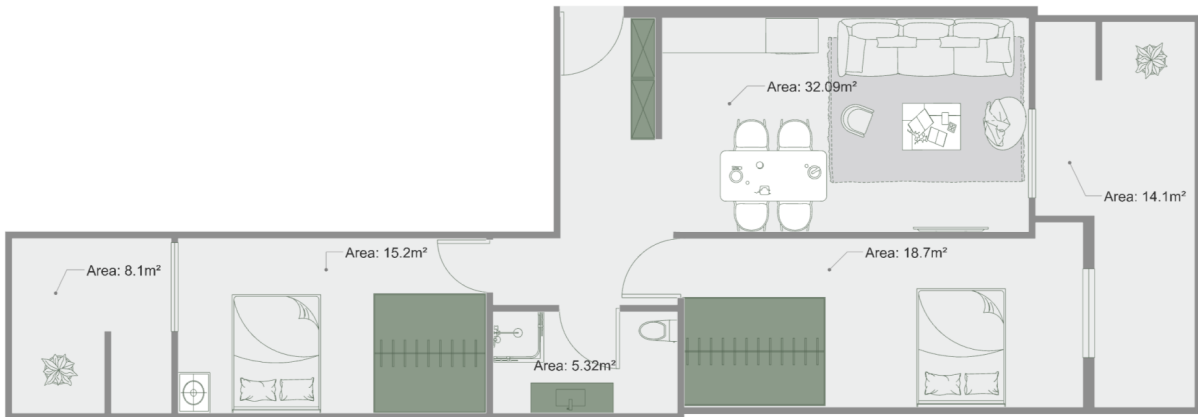

Apartment # 2

Total area: 93 m²
Balcony: 8.1,14.1 m²

Internal area: 70.8 m²