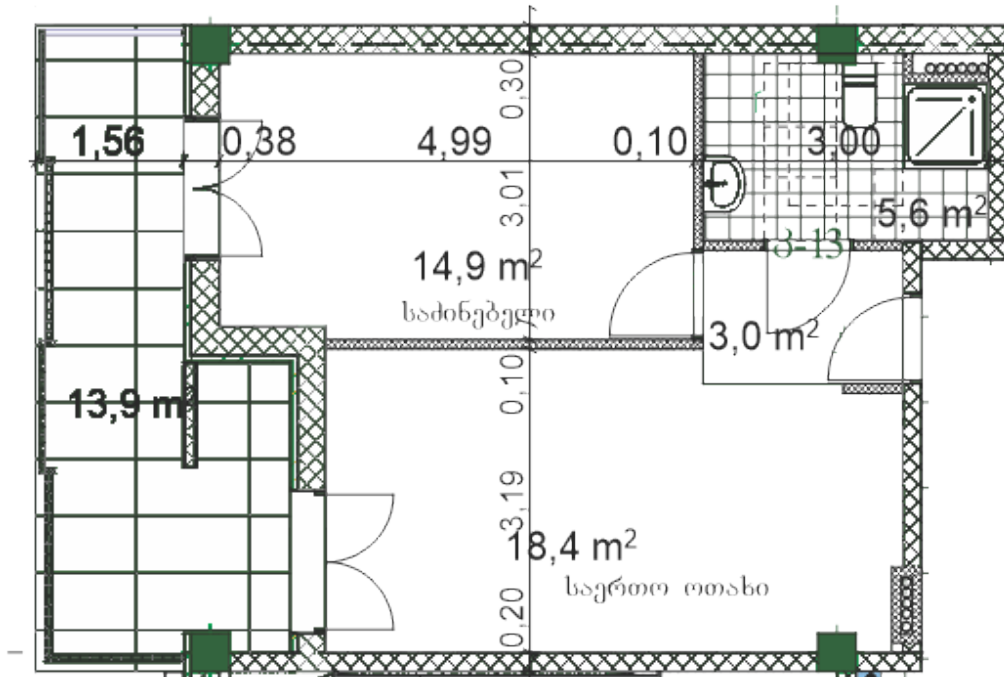

Apartment # 20

Total area: 56.6 m²

Internal area: 42.7 m²

Balcony: 13.9 m²