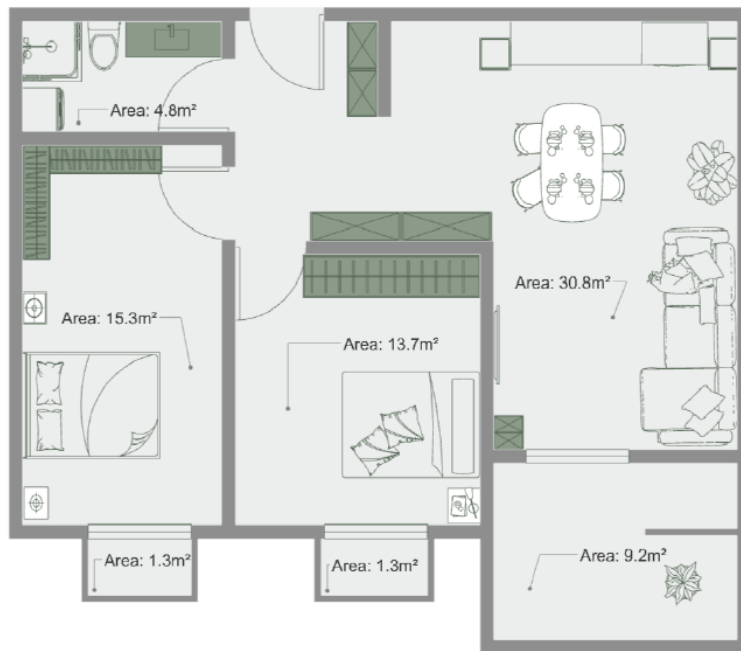

Apartment # 1

Total area: 77.9 m²

Internal area: 66.1 m²

Balcony: 1.3,1.3,9.2 m²