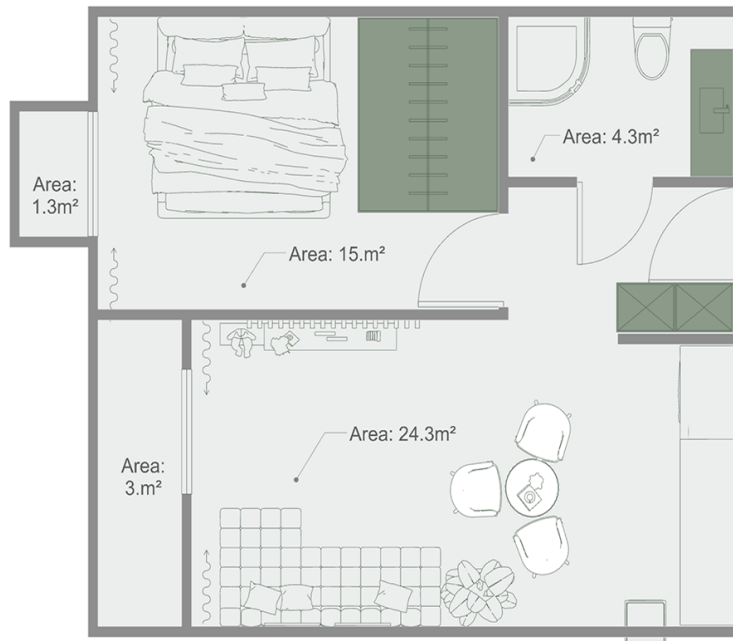

Apartment # 34

Total area: 48.8 m²
Balcony: 1.3,3 m²

Internal area: 44.5 m²