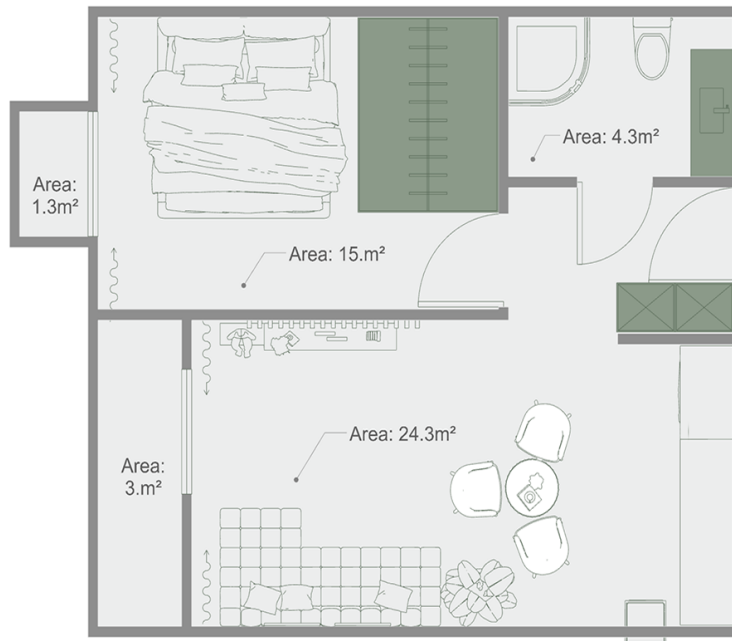

## Apartment # 34

**Total area: 48.8 m<sup>2</sup>**  
**Balcony: 1.3,3 m<sup>2</sup>**

**Internal area: 44.5 m<sup>2</sup>**