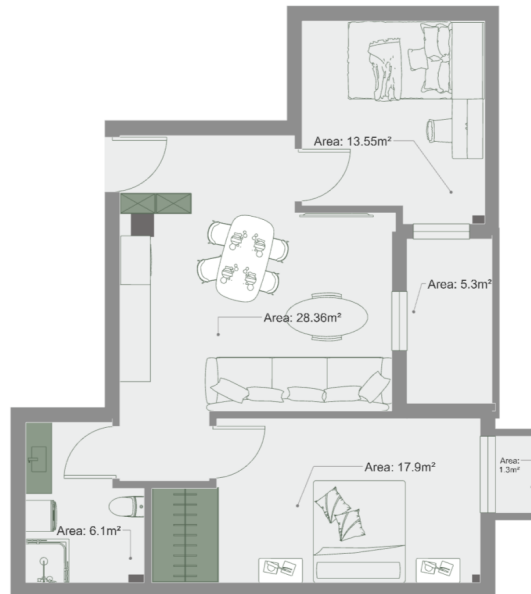

Apartment # 36

Total area: 73.6 m²
Balcony: 1.3,5.3 m²

Internal area: 67 m²