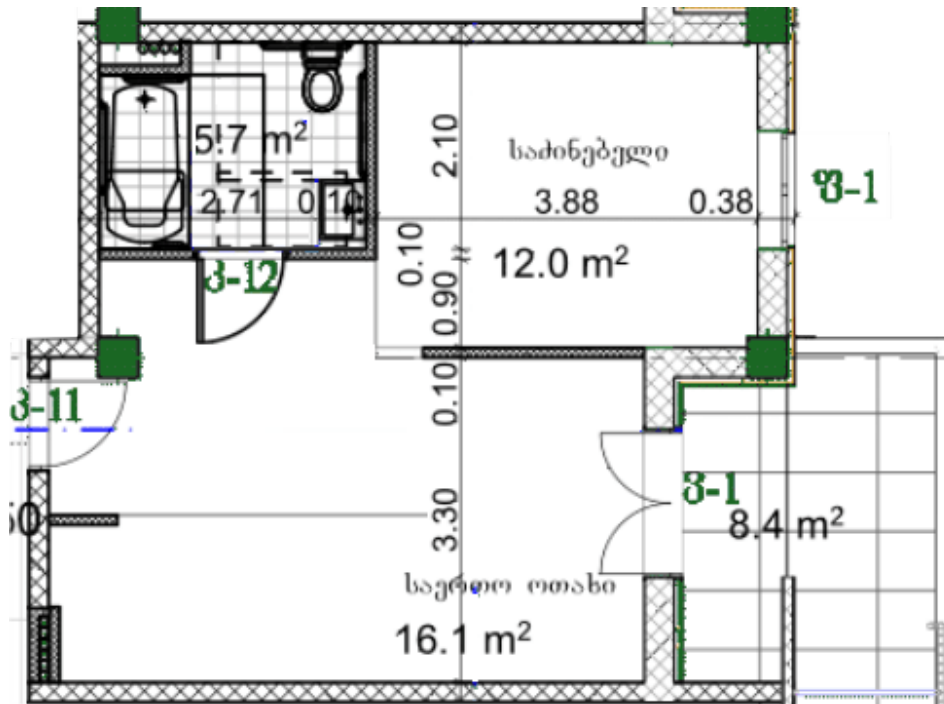

## Apartment # 4

**Total area: 49.4 m<sup>2</sup>**

**Internal area: 41 m<sup>2</sup>**

**Balcony: 8.4 m<sup>2</sup>**