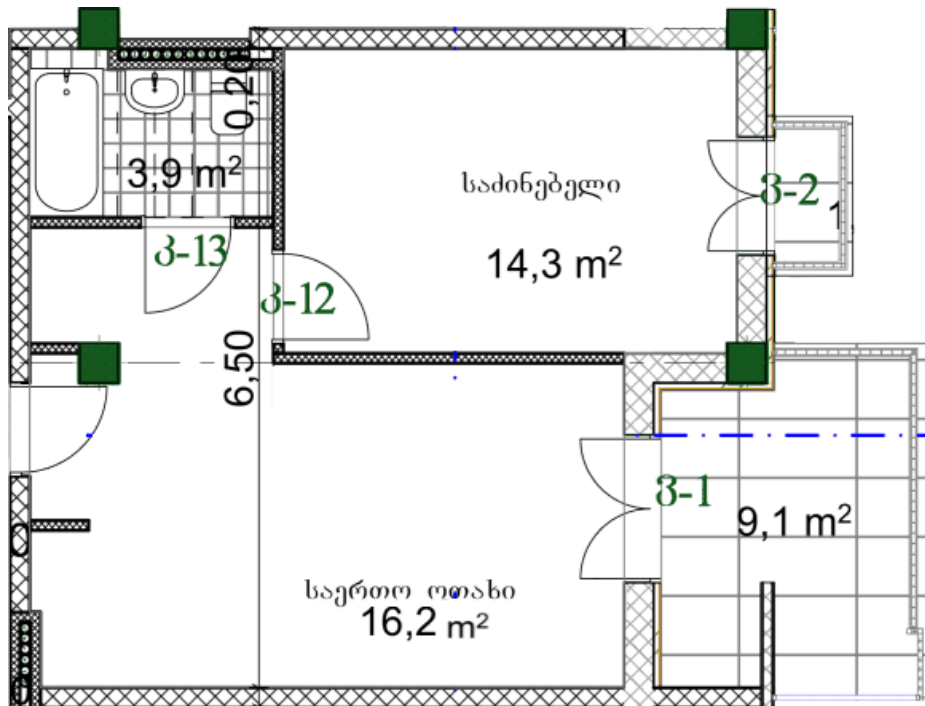

Apartment # 8

Total area: 52.7 m²

Internal area: 42.3 m²

Balcony: 9.1, 1.3 m²