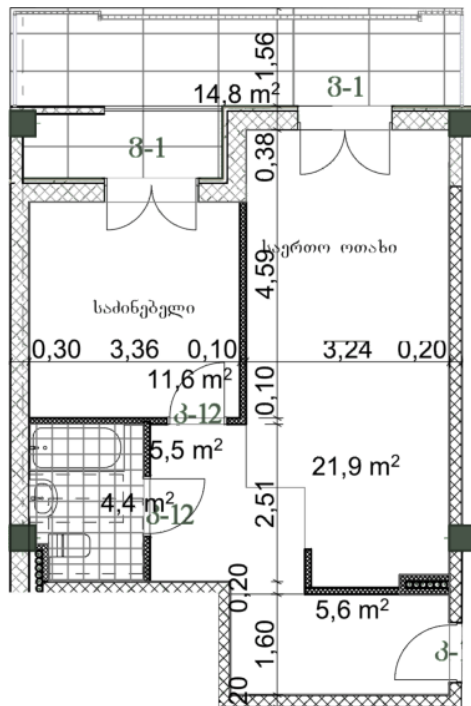

Apartment # 11

Total area: 64.9 m²
Balcony: 14.8 m²

Internal area: 50.1 m²