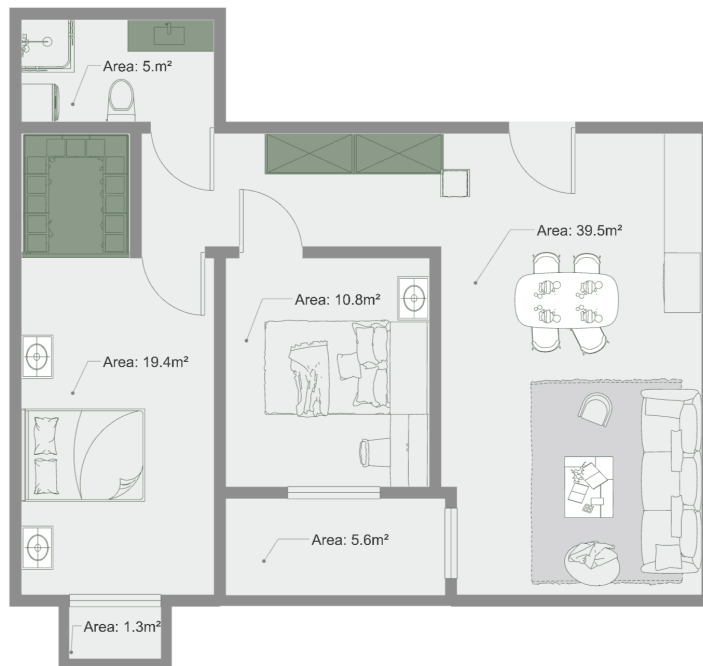

Apartment # 12

Total area: 83.1 m²
Balcony: 1.3, 5.6 m²

Internal area: 76.2 m²