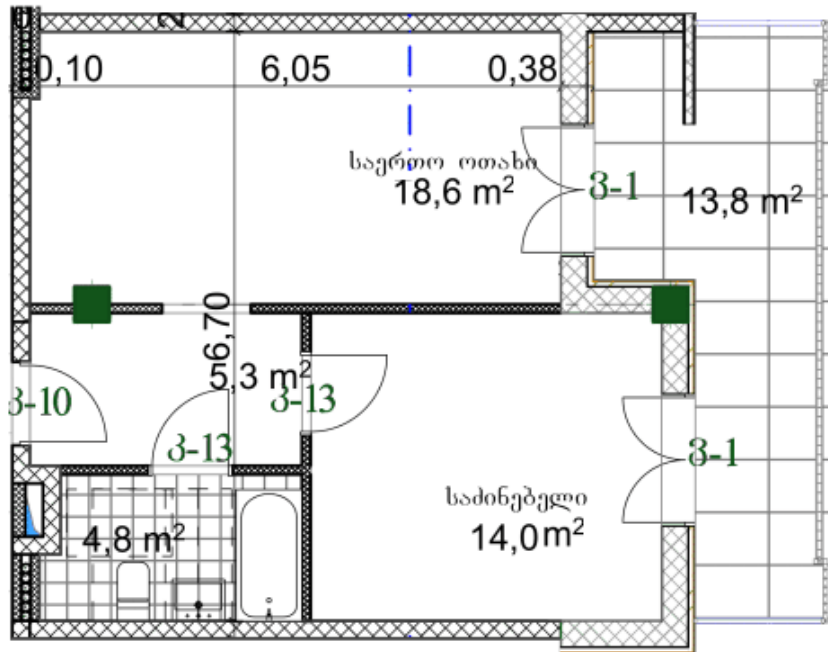

Apartment # 21

Total area: 57.7 m²

Internal area: 43.9 m²

Balcony: 13.8 m²