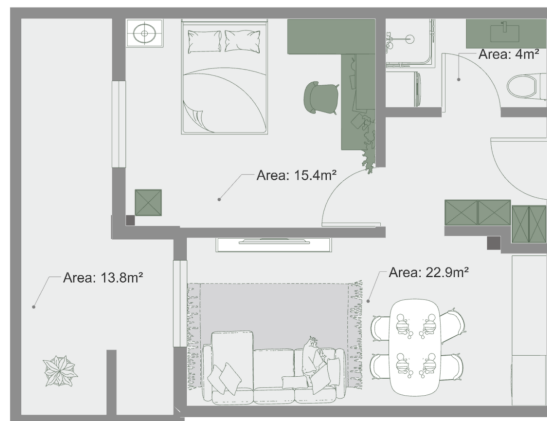

## Apartment # 28

**Total area: 57 m<sup>2</sup>**  
**Balcony: 13.8 m<sup>2</sup>**

**Internal area: 43.2 m<sup>2</sup>**