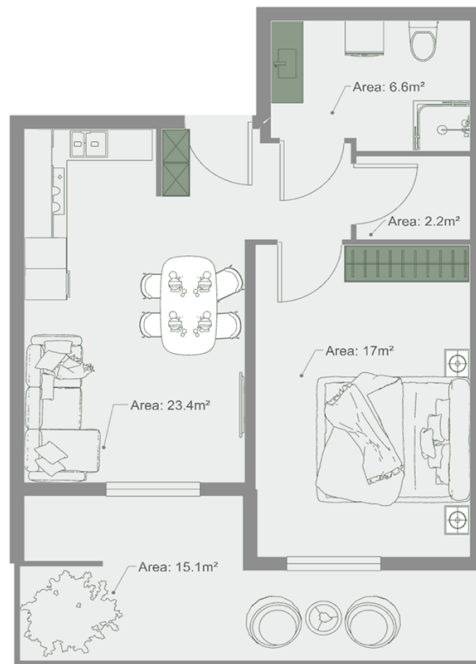

Apartment # 32

Total area: 65.7 m²

Internal area: 50.6 m²

Balcony: 15.1 m²