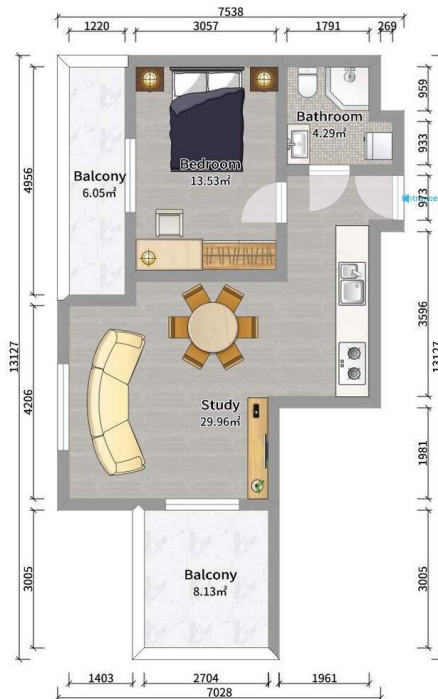

House on Politkovskaya | Tbilisi

Apartment # 118

Total area: 60.4 m²
Balcony: 15.3 m²

Internal area: 45.1 m²