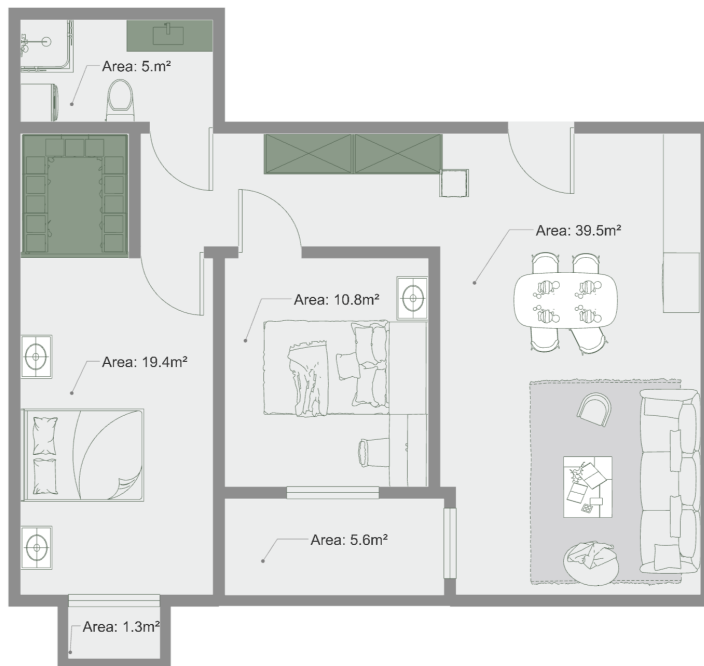

## Apartment # 40

**Total area: 83.1 m<sup>2</sup>**  
**Balcony: 1.3, 5.6 m<sup>2</sup>**

**Internal area: 76.2 m<sup>2</sup>**