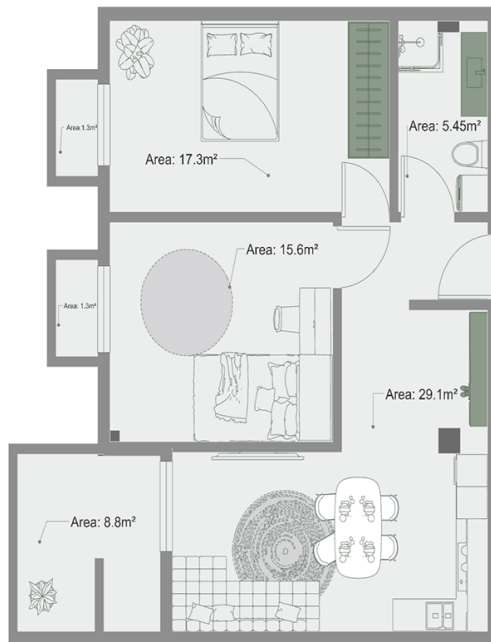

## Apartment # 41

**Total area: 80.6 m<sup>2</sup>**  
**Balcony: 1.3,1.3,8.8 m<sup>2</sup>**

**Internal area: 69.2 m<sup>2</sup>**