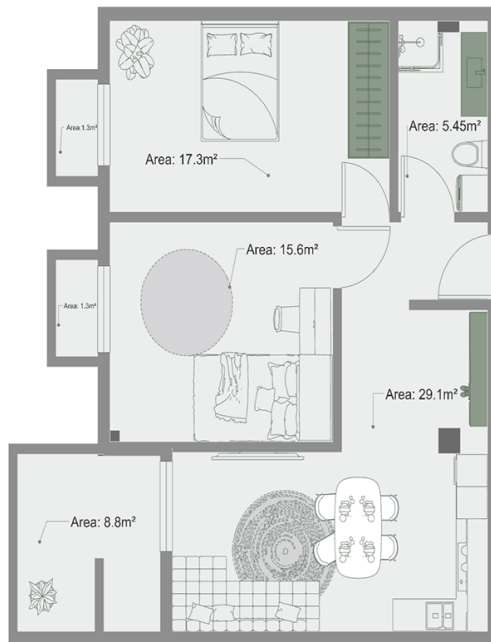

Apartment # 41

Total area: 80.6 m²
Balcony: 1.3,1.3,8.8 m²

Internal area: 69.2 m²