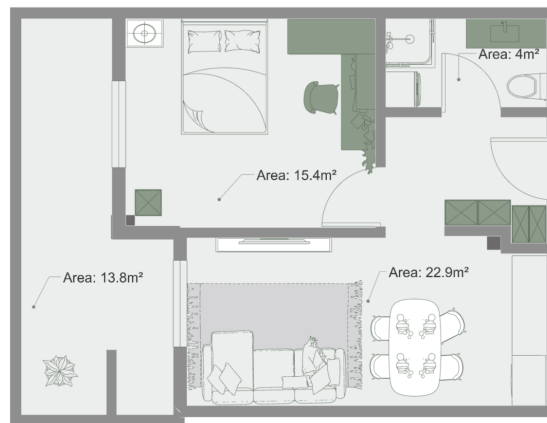

Apartment # 42

Total area: 57 m²
Balcony: 13.8 m²

Internal area: 43.2 m²