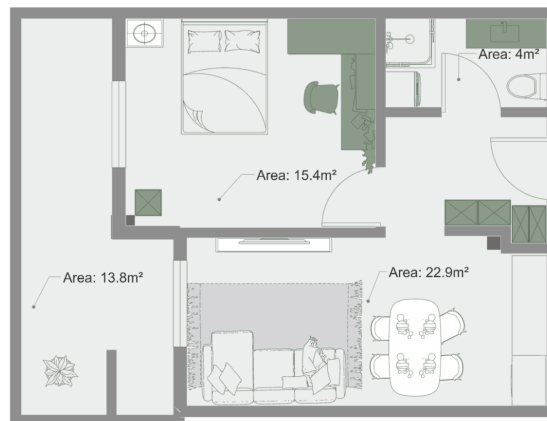

## Apartment # 42

**Total area: 57 m<sup>2</sup>**  
**Balcony: 13.8 m<sup>2</sup>**

**Internal area: 43.2 m<sup>2</sup>**