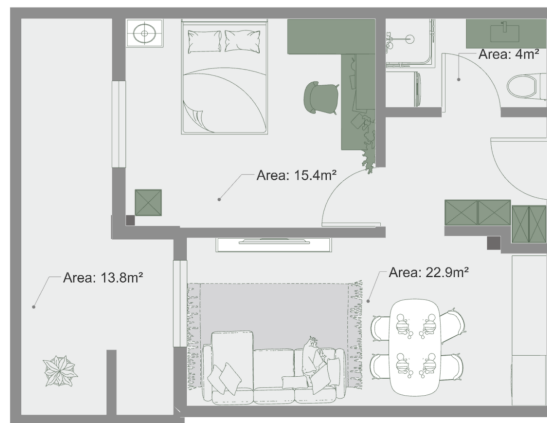

## Apartment # 42

**Total area: 57 m<sup>2</sup>**  
**Balcony: 13.8 m<sup>2</sup>**

**Internal area: 43.2 m<sup>2</sup>**