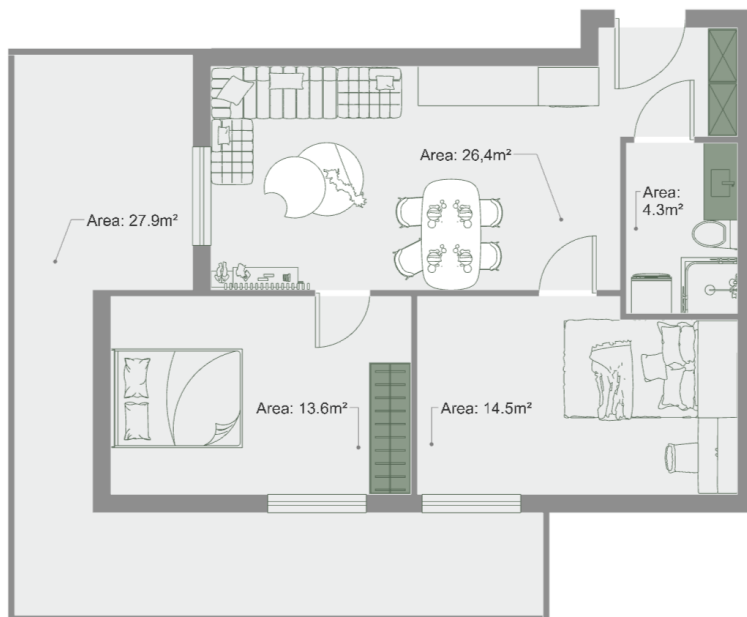

## Apartment # 44

**Total area: 88.2 m<sup>2</sup>**

**Internal area: 60.3 m<sup>2</sup>**

**Balcony: 27.9 m<sup>2</sup>**