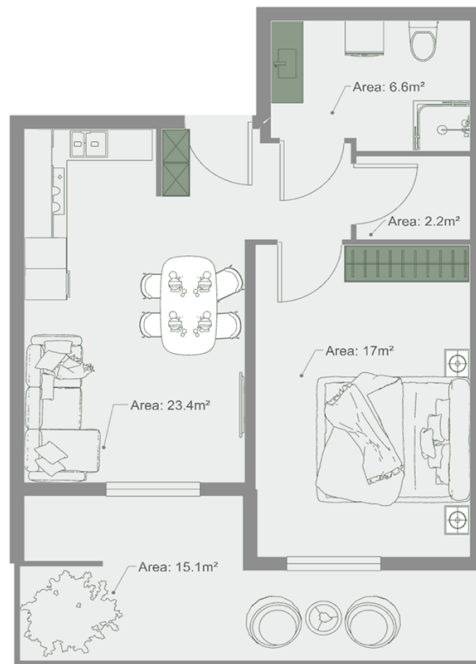

Apartment # 60

Total area: 65.7 m²

Internal area: 50.6 m²

Balcony: 15.1 m²