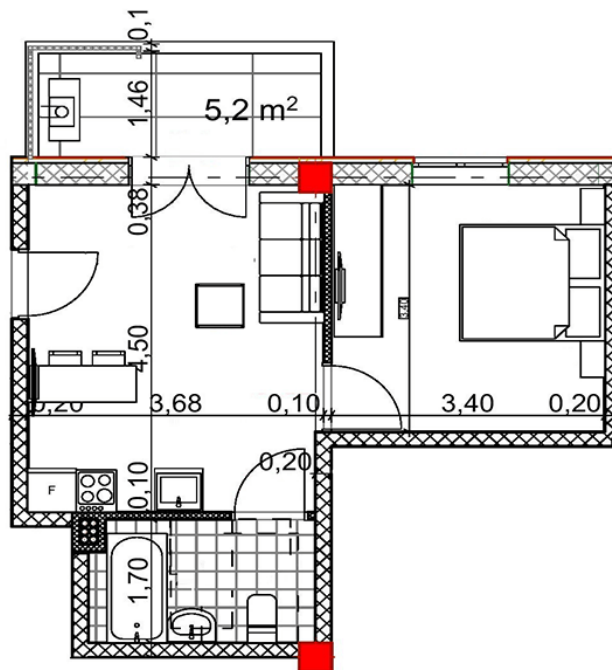

Apartment # 2

Total area: 38.5 m²
Balcony: 5.2 m²

Internal area: 33.3 m²