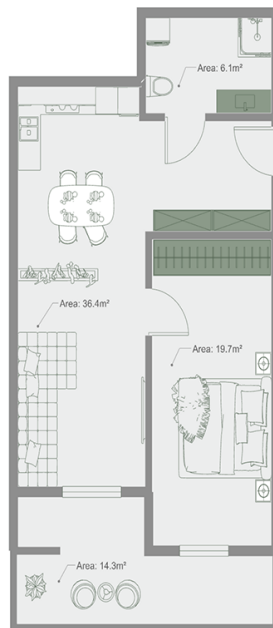

Apartment # 15

Total area: 77.8 m²

Internal area: 63.5 m²

Balcony: 14.3 m²