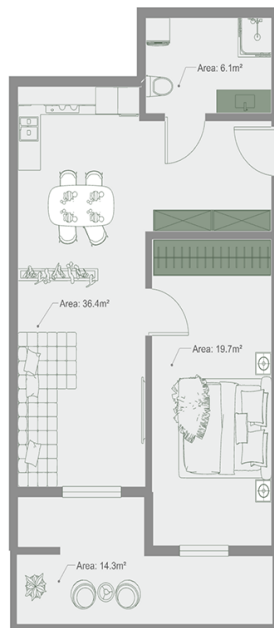

## Apartment # 15

**Total area: 77.8 m<sup>2</sup>**

**Internal area: 63.5 m<sup>2</sup>**

**Balcony: 14.3 m<sup>2</sup>**