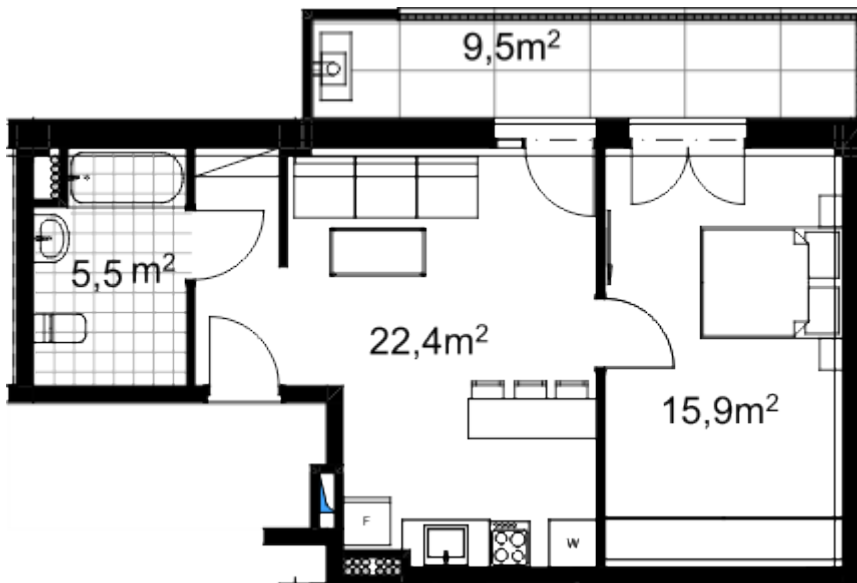

## Apartment # 9

**Total area: 54 m<sup>2</sup>**

**Balcony: 9.5 m<sup>2</sup>**

**Internal area: 44.5 m<sup>2</sup>**