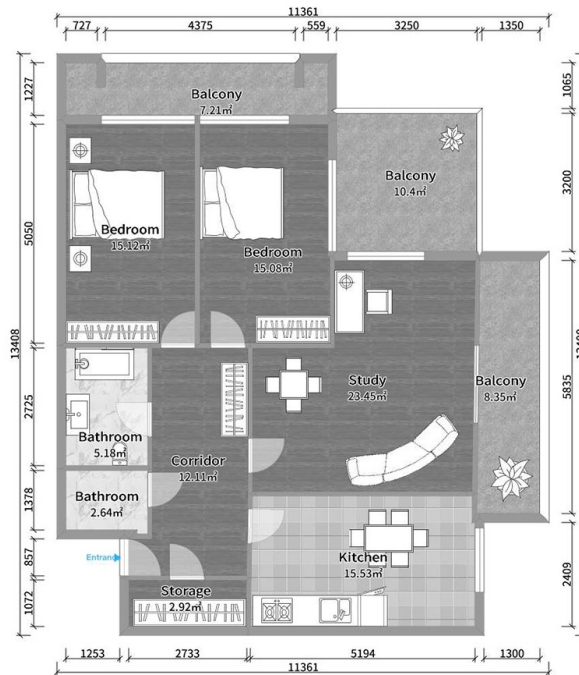

House on Politkovskaya | Tbilisi

Apartment # 124

Total area: 121.4 m²
Balcony: 26.3 m²

Internal area: 95.1 m²