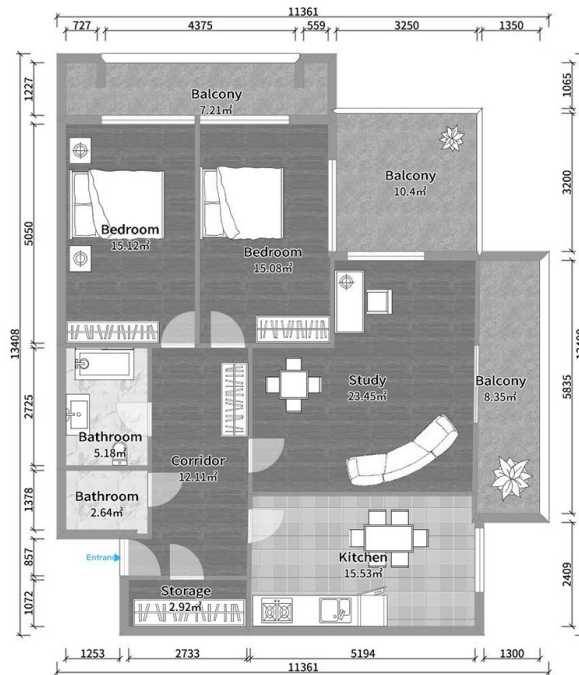

## Apartment # 124

**Total area: 121.4 m<sup>2</sup>**  
**Balcony: 26.3 m<sup>2</sup>**

**Internal area: 95.1 m<sup>2</sup>**