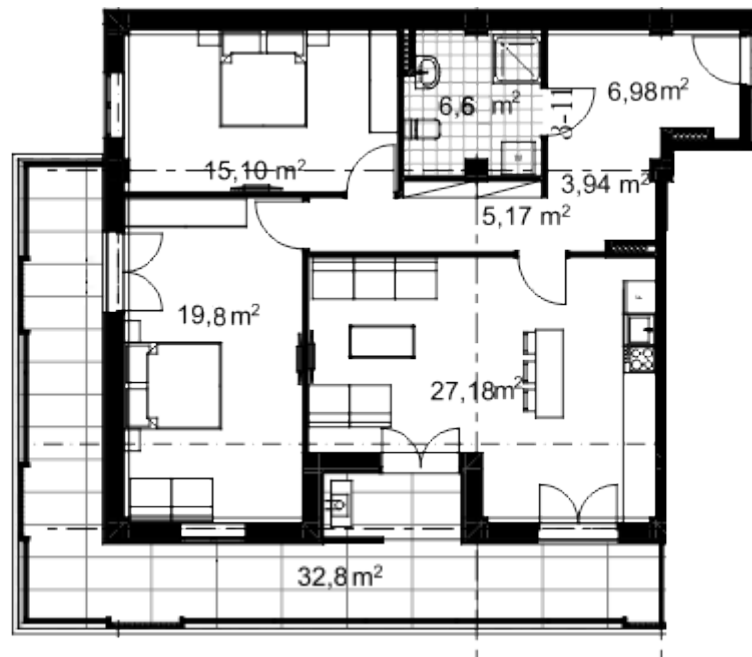

## Apartment # 20

**Total area: 119.8 m<sup>2</sup>**  
**Balcony: 32.8 m<sup>2</sup>**

**Internal area: 87 m<sup>2</sup>**