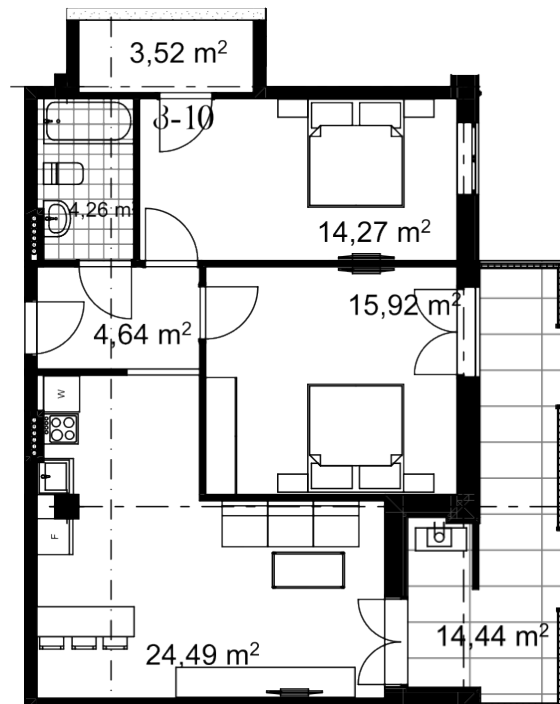

Apartment # 11

Total area: 83.8 m²

Balcony: 14.4 m²

Internal area: 69.4 m²